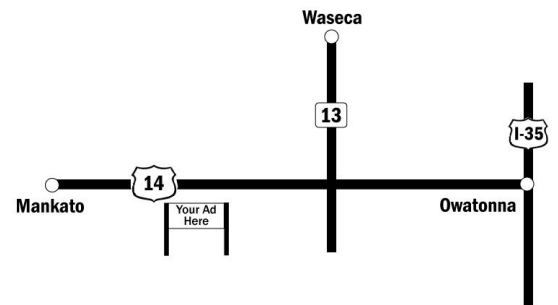

SUPREME

OUTDOOR ADVERTISING

Location

US Highway 14
Between
Mankato & Owatonna

Read

Westbound traffic
To Mankato

Size

14' h x 48' w

Map

Supreme Outdoor Advertising

Dave Helder

17595 Kenwood Trail, ste #150

LAKEVILLE, MN 55044

(507) 351-6789

DaveHelder@SupremeOutdoor.com